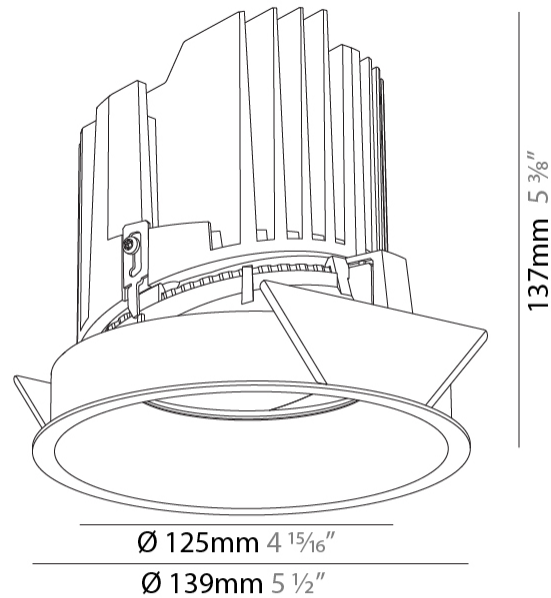

GENERAL

Series: Bioniq
 Subseries: Bioniq Round Semi Adjustable
 Brand: Prolight
 Division: Architectural
 Mounting Type: Recessed
 Mounting Location: Ceiling
 Subcategory: Downlight

PHYSICAL

Shape: Round
 Diameter (mm): 139
 Diameter (in): 5 1/2
 Height (mm): 137
 Height (in): 5 3/8
 Ceiling Thickness (mm): 10 / 12.5 / 15
 Ceiling Thickness (in): 3/8 or 1/2 or 9/16
 Min. Recessing Depth (mm): 150
 Min. Recessing Depth (in): 5 7/8
 Light Distribution: Adjustable / Downlight
 Weight (kg): 0.856
 Weight (lbs): 1.89
 Fixture Finish: SSR / BKV / CWI / CRY / HAB / UFT / ITA / RUA / FTG / MYG / LOD / PUS / FRO / FUP / KIA / POP / BLS / SPG / MEY / GOH / GUM / CHC / COM / ABZ / JAG / OBR / MOS / ROR
 Fixture Material: Aluminum Die Cast
 Cut-out Measurements: 130mm / 5 1/8"

LED

Number of LEDs: 1
 Color Temperature (°K): 2700 / 3000 / 3500 / 4000
 Max. Delivered Lumen (lm): 2030 / 2080 / 2185 / 2230
 Nominal Lumen (lm): 3210 / 3290 / 3459 / 3530
 CRI: >90 CRI
 Efficiency (%): 0.631
 Lamp Life (hrs): 50000

OPTICAL

Reflector: 20 / 40 / 60
 Adjustability: Rotational 355°; Tilt 10°

RATINGS AND CERTIFICATIONS

Certified By: Certified for North American Standards
 IP rating: IP20

BIONIQ ROUND SEMI ADJUSTABLE RECESSED